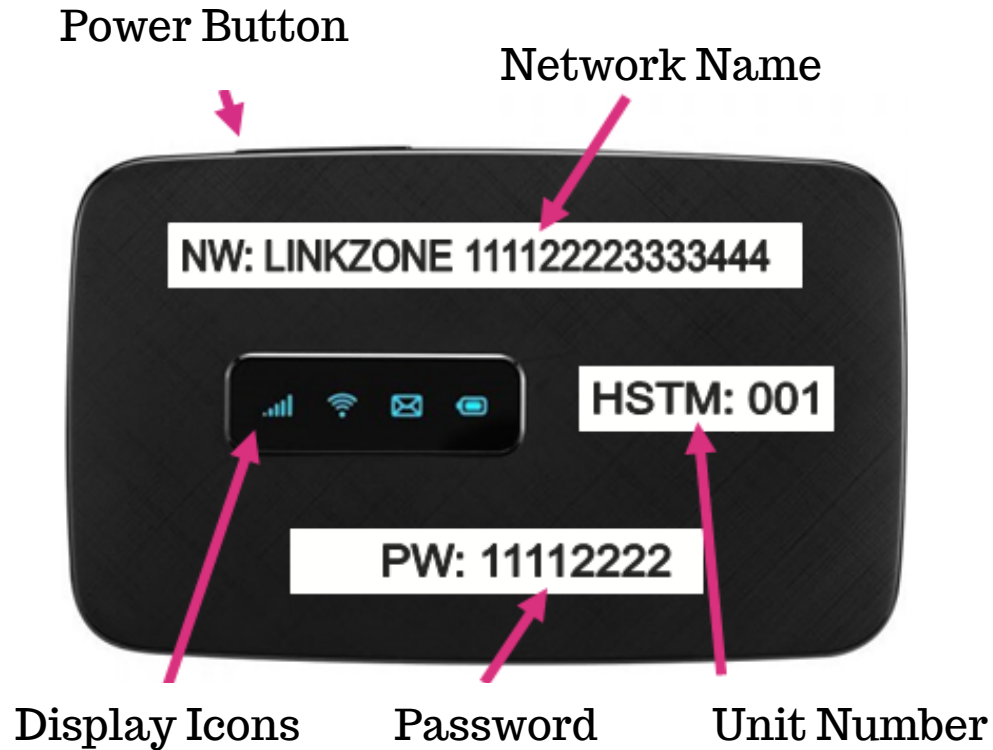

# Directions for T-Mobile Hotspots

1. Turn on the hotspot by pressing and holding the power button until the display icons light up.
2. In the Wi-Fi settings of your computer or device, choose the network name on the front of the hotspot and enter the password.