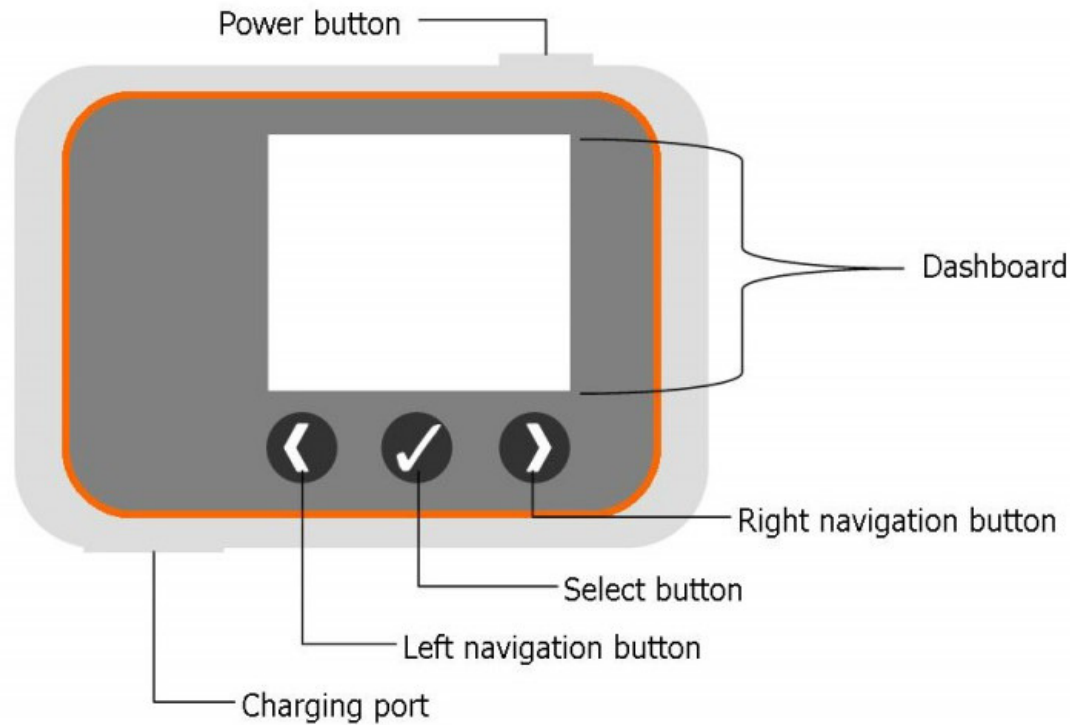

Directions for Verizon Hotspots

Wi-Fi Hotspot

1. Turn on the hotspot by pressing and holding the power button.
2. Using the navigation buttons, find the Wi-Fi name and password on the screen.
3. In the Wi-Fi settings of your computer or device, choose the network name and enter the password that is displayed on the screen on the device.